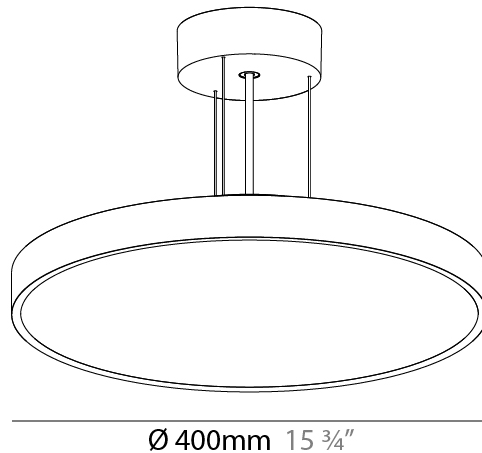

GENERAL

Series: Sign Diva
Subseries: Sign Diva Korona
Brand: Prolicht
Division: Architectural
Mounting Type: Suspension
Mounting Location: Ceiling
Subcategory: Pendant

PHYSICAL

Shape: Round
Diameter (mm): 400
Diameter (in): 15 3/4
Height (mm): 86
Height (in): 3 3/8
Light Distribution: Direct / Indirect
Weight (kg): 3.728
Weight (lbs): 8.22
Diffuser: PMMA - Opal / Micro-Prism / Sparkling Secret / Vintage Industrial
Fixture Finish: SSR / BKV / CWI / CRY / HAB / UFT / ITA / RUA / FTG / MYG / LOD / PUS / FRO / FUP / KIA / POP / BLS / SPG / MEY / GOH / GUM / CHC / COM / ABZ / JAG / OBR / MOS / ROR
Fixture Material: Extruded Aluminum / Steel
Cable Details: 2,000mm/78 3/4" or 6,000mm/236 1/4" Transparent Cable

ELECTRICAL

Lamp Type: LED (Zhaga Standard)
Input Wattage (W): 31.1
Total Output Wattage (W): 18 / 13
Dimming: Tri-Mode (Non-Dimming and Phase Dimming (120Vac only) and 0-10V Dimming)
Driver Included: Yes
Driver Location: Integrated
Driver Type: Constant Current - Universal
Driver Class: Class 2
Input Voltage (V): 120 - 277
Constant Current (MA): 500 / 350

LED

Color Temperature (°K): 2700 / 3000 / 3500 / 4000
Max. Delivered Lumen (lm): 3049 / 2651 / 2681 / 2736
Nominal Lumen (lm): 4182 / 4142 / 4189 / 4275
CRI: >90 CRI
Lamp Life (hrs): 50000

OPTICAL

RATINGS AND CERTIFICATIONS

Certified By: Certified for North American Standards
IP rating: IP20

51mm 2"
86mm 3 3/8"
2000-6000mm max.