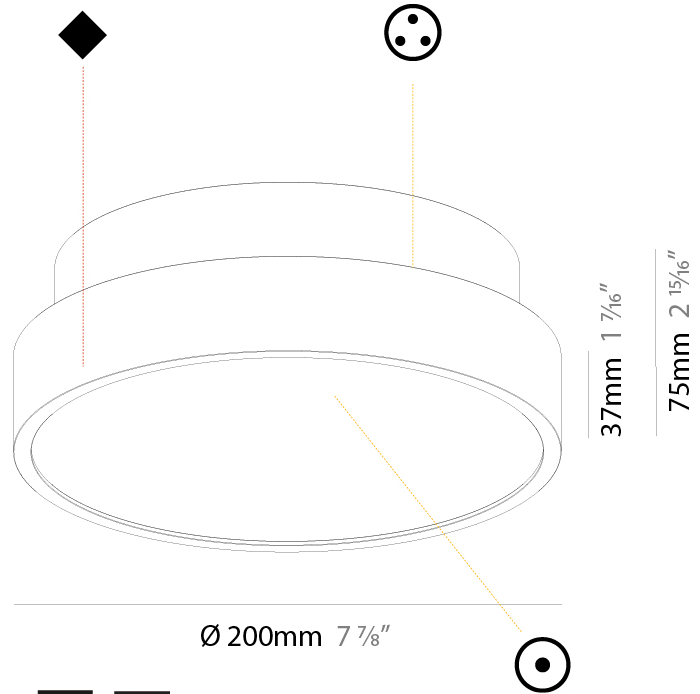

GENERAL

Series: Sign Diva
Subseries: Sign Diva
Brand: Prolicht
Division: Architectural
Mounting Type: Surface
Mounting Location: Ceiling
Subcategory: Ambient

PHYSICAL

Shape: Round
Diameter (mm): 200
Diameter (in): 7 7/8
Height (mm): 75
Height (in): 2 15/16
Light Distribution: Direct / Indirect
Weight (kg): 1.12
Weight (lbs): 2.469
Diffuser: Direct - PMMA - Opal/Micro-Prism/Sparkling Secret/Vintage Industrial with Shine Ring / Indirect - White/Yellow/Orange/Red/Blue/Green
Fixture Finish: SSR / BKV / CWI / CRY / HAB / UFT / ITA / RUA / FTG / MYG / LOD / PUS / FRO / FUP / KIA / POP / BLS / SPG / MEY / GOH / GUM / CHC / COM / ABZ / JAG / OBR / MOS / ROR
Fixture Material: Extruded Aluminum / Steel

ELECTRICAL

Lamp Type: LED (Zhaga Standard)
Input Wattage (W): 12.1
Total Output Wattage (W): 11
Dimming: Tri-Mode (Non-Dimming and Phase Dimming (120Vac only) and 0-10V Dimming)
Driver Included: Yes
Driver Location: Integrated
Driver Type: Constant Current - Universal
Driver Class: Class 2
Input Voltage (V): 120 - 277
Constant Current (MA): 350

LED

Color Temperature (°K): 3000 / 3500 / 4000
Max. Delivered Lumen (lm): 1100 / 1117 / 1140
CRI: >90 CRI
Lamp Life (hrs): 50000

OPTICAL

RATINGS AND CERTIFICATIONS

Certified By: Certified for North American Standards
IP rating: IP20