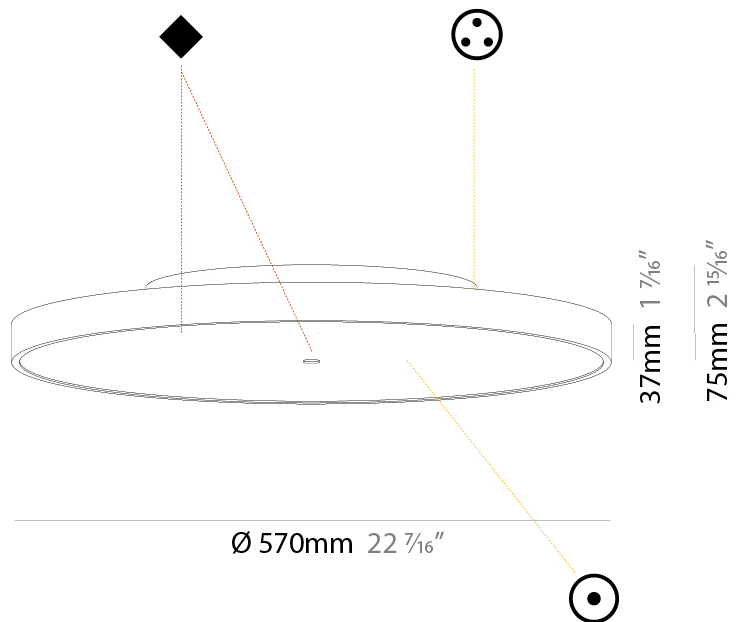

GENERAL

Series: Sign Diva
Subseries: Sign Diva
Brand: Prolicht
Division: Architectural
Mounting Type: Surface
Mounting Location: Ceiling
Subcategory: Ambient

PHYSICAL

Shape: Round
Diameter (mm): 570
Diameter (in): 22 ⁷/₁₆
Height (mm): 75
Height (in): 2 ¹⁵/₁₆
Light Distribution: Direct / Indirect
Weight (kg): 7.066
Weight (lbs): 15.578
Diffuser: Direct - PMMA - Opal/Micro-Prism/Sparkling Secret/Vintage Industrial with Shine Ring / Indirect - White/Yellow/Orange/Red/Blue/Green
Fixture Finish: SSR / BKV / CWI / CRY / HAB / UFT / ITA / RUA / FTG / MYG / LOD / PUS / FRO / FUP / KIA / POP / BLS / SPG / MEY / GOH / GUM / CHC / COM / ABZ / JAG / OBR / MOS / ROR
Fixture Material: Extruded Aluminum / Steel

ELECTRICAL

Lamp Type: LED (Zhaga Standard)
Input Wattage (W): 58.3
Total Output Wattage (W): 53
Dimming: Tri-Mode (Non-Dimming and Phase Dimming (120Vac only) and 0-10V Dimming)
Driver Included: Yes
Driver Location: Integrated
Driver Type: Constant Current - Universal
Driver Class: Class 2
Input Voltage (V): 120 - 277
Constant Current (MA): 350

LED

Color Temperature (*K): 3000 / 3500 / 4000
Max. Delivered Lumen (lm): 6170 / 6292 / 6420
CRI: >90 CRI
Lamp Life (hrs): 50000

OPTICAL

RATINGS AND CERTIFICATIONS

Certified By: Certified for North American Standards
IP rating: IP20